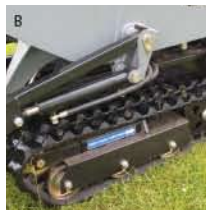

LHD

Transforming Productivity

Whether you are a concrete worker, landscaper, contractor, farmer, snow removal professional or simply own land where you have the need to load, haul or dump, LHD Machinery will provide you with the only skid steer dumper you will ever need.

LOAD... HAUL... DUMP... ALL WITH THE SIMPLE PUSH OF A LEVER.

LHD 4000

The LHD 4000 is our base model but there is nothing base about it. With simple intuitive controls, a strong engine, a large capacity bucket and compact design this machine will get you in and out of most anywhere and get the job done faster. This machine also allows the user to work smarter... not harder... The LHD 4000 is a complete package that doesn't just haul and dump like most conventional buggies or tracked haulers. The included self-loading shovel loads the bucket itself saving workers time and effort. Now you can quickly and reliably accomplish jobs on your own that would normally take multiple people much longer. Transforming productivity... that is what we are all about!

- Front shovel loads the bucket quickly (Picture A)
- Steel Frame is designed for overall Strength and Performance.
- Hydraulic Dump with ground clearance when in the full dump position.
- Heavy-Duty Steel Dump Bucket for long life.
- Narrow body allows for entry into small areas
- 11 cu. ft. (.4 yards) Cubic Foot Bucket Capacity for more productivity.
- Rubber Tracks For Extra Load Capacity and Traction. (Picture B)